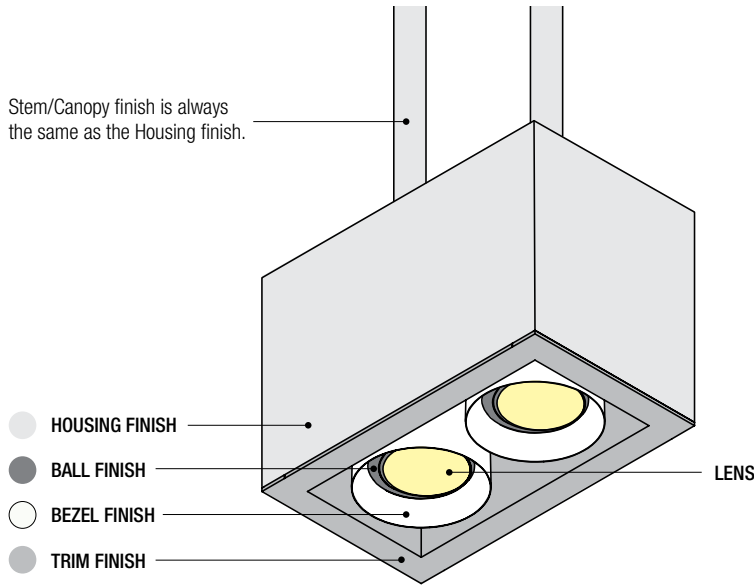

Stem/Canopy finish is always the same as the Housing finish.

Under Trim:
Inside trim finish is always the same as the Flange finish.

FINISH

- **ABL** (Aegean Blue)
- **PNC** (Painted Natural Copper)
- **BB** (Burnished Bronze)
- **RD** (Red)
- **BK** (Gloss Black)
- **SGR** (Sage Green)
- **BLU** (Blue)
- **SND** (Sand)
- **DVG** (Dove Gray)
- **SS** (Satin Silver)
- **FLG** (Flannel Gray)
- **TBZ** (Textured Bronze)
- **GA** (Galvanized)
- **TGP** (Textured Graphite)
- **GWT** (Gloss White)
- **TNG** (Tangerine)
- **LG** (Lime Green)
- **TTL** (Tahitian Teal)
- **MB** (Matte Black)
- **WT** (Semi Gloss White)
- **MBL** (Midnight Blue)
- **YEL** (Yellow)
- **PNA** (Painted Natural Aluminum)

ORDER MATRIX

TRIM ORDER MATRIX (EXAMPLE: S2-1L-BKBK-BK-279010-CLFR-00)

TRIM STYLE	BALL FINISH	BEZEL FINISH	TRIM FINISH	CCT	CRI	OPTIC	MEDIA 1	MEDIA 2	REV
S2-1L 1 Light	-ABL (Aegean Blue)	ABL	ABL	-27 (2700K)	90 (CRI)	-10 (10°)	-NL (No Lens)	-NL (No Lens)	-00
	-BB (Burnished Bronze)	BB	BB	-30 (3000K)		-30 (30°)	-CL (Clear Lens)	-CL (Clear Lens)	
S2-2L 2 Light	-BK (Gloss Black)	BK	BK	-35 (3500K)		-50 (50°)	-FR (Frosted)	-FR (Frosted)	
	-BLU (Blue)	BLU	BLU	-40 (4000K)		-MP (Solite)	-MP (Solite)		
S2-3L 3 Light	-DVG (Dove Gray)	DVG	DVG		-LS (Linear Spread)	-LS (Linear Spread)			
	-FLG (Flannel Gray)	FLG	FLG						
S2-4L 4 Light Linear	-GA (Galvanized)	GA	GA				-HEX (Hex Cell)	Holds 1 Media only when HEX or WW selected.	
	-GWT (Gloss White)	GWT	GWT				-WW (Wall Wash)		
	-LG (Lime Green)	LG	LG						
	-MB (Matte Black)	MB	MB						
	-MBL (Midnight Blue)	MBL	MBL						
	-PNA (Painted Natural Aluminum)	PNA	PNA						
	-PNC (Painted Natural Copper)	PNC	PNC						
	-RD (Red)	RD	RD						
	-SGR (Sage Green)	SGR	SGR						
	-SND (Sand)	SND	SND						
	-SS (Satin Silver)	SS	SS						
	-TBZ (Textured Bronze)	TBZ	TBZ						
	-TGP (Textured Graphite)	TGP	TGP						
	-TNG (Tangerine)	TNG	TNG						
	-TTL (Tahitian Teal)	TTL	TTL						
	-WT (Semi Gloss White)	WT	WT						
	-YEL (Yellow)	YEL	YEL						

MEDIA

S2-Lens-CL-0	(Clear Lens)
S2-Lens-FR-0	(Frosted Lens)
S2-Lens-MP-0	(Solite Lens)
S2-Lens-LS-0	(Linear Spread)
S2-Lens-HEX-0*	(Hex Louver)
S2-Lens-WW-0*	(Wall Wash)

BEAM SPREADS

Downlight   Adjustable   Wall Wash

OPTICS

S2-10-OPTIC-0	(10° Spot)
S2-30-OPTIC-0	(30° Narrow Flood)
S2-50-OPTIC-0	(50° Flood)

10° Spot   30° Narrow Flood   50° Flood