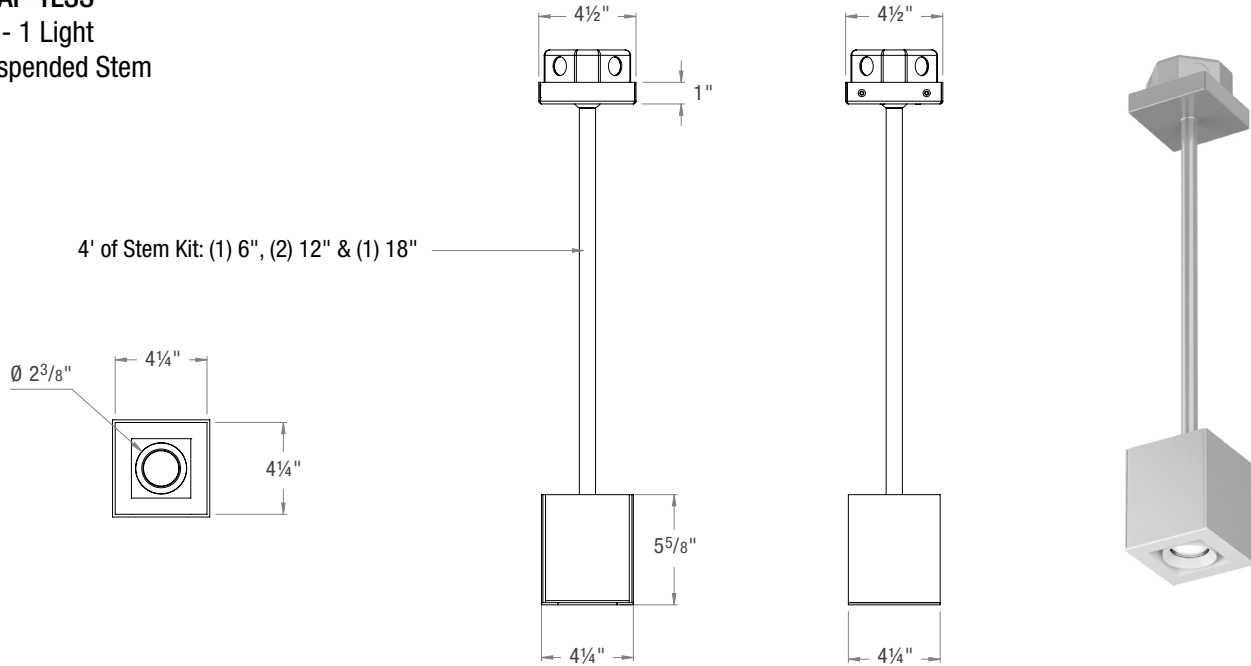

LINE DRAWINGS

S2AF-1LSS 2" - 1 Light Suspended Stem