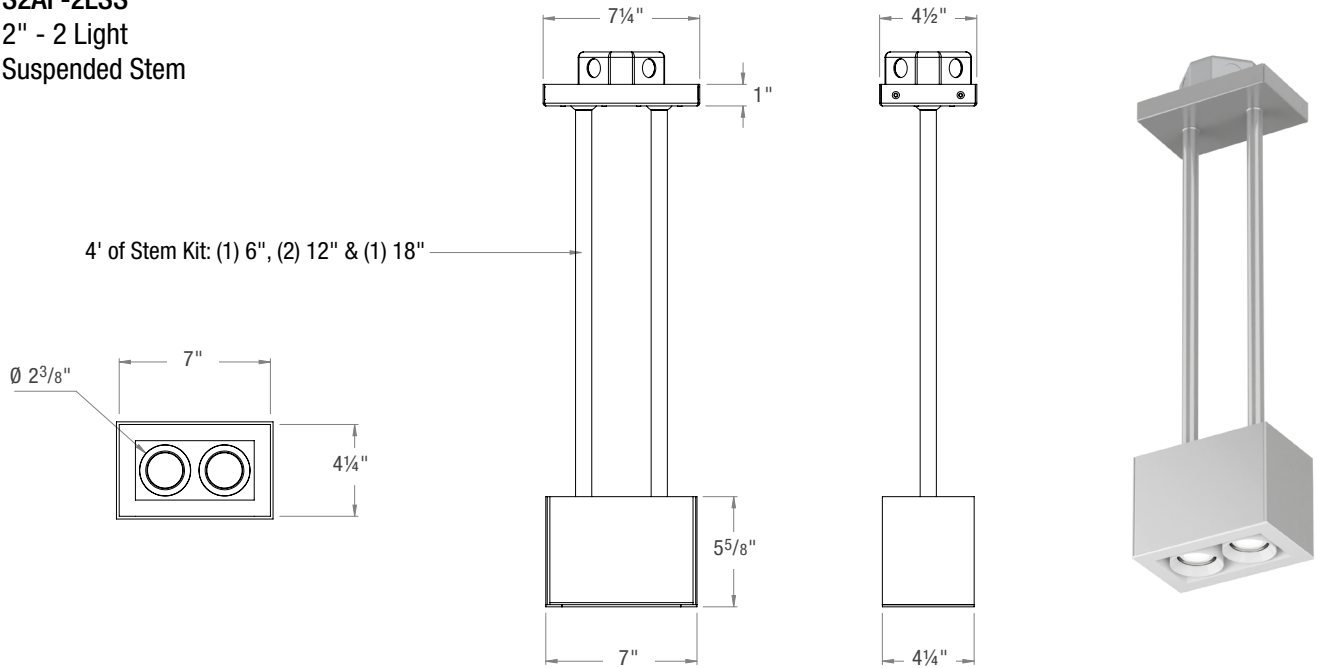

LINE DRAWINGS

S2AF-2LSS 2" - 2 Light Suspended Stem